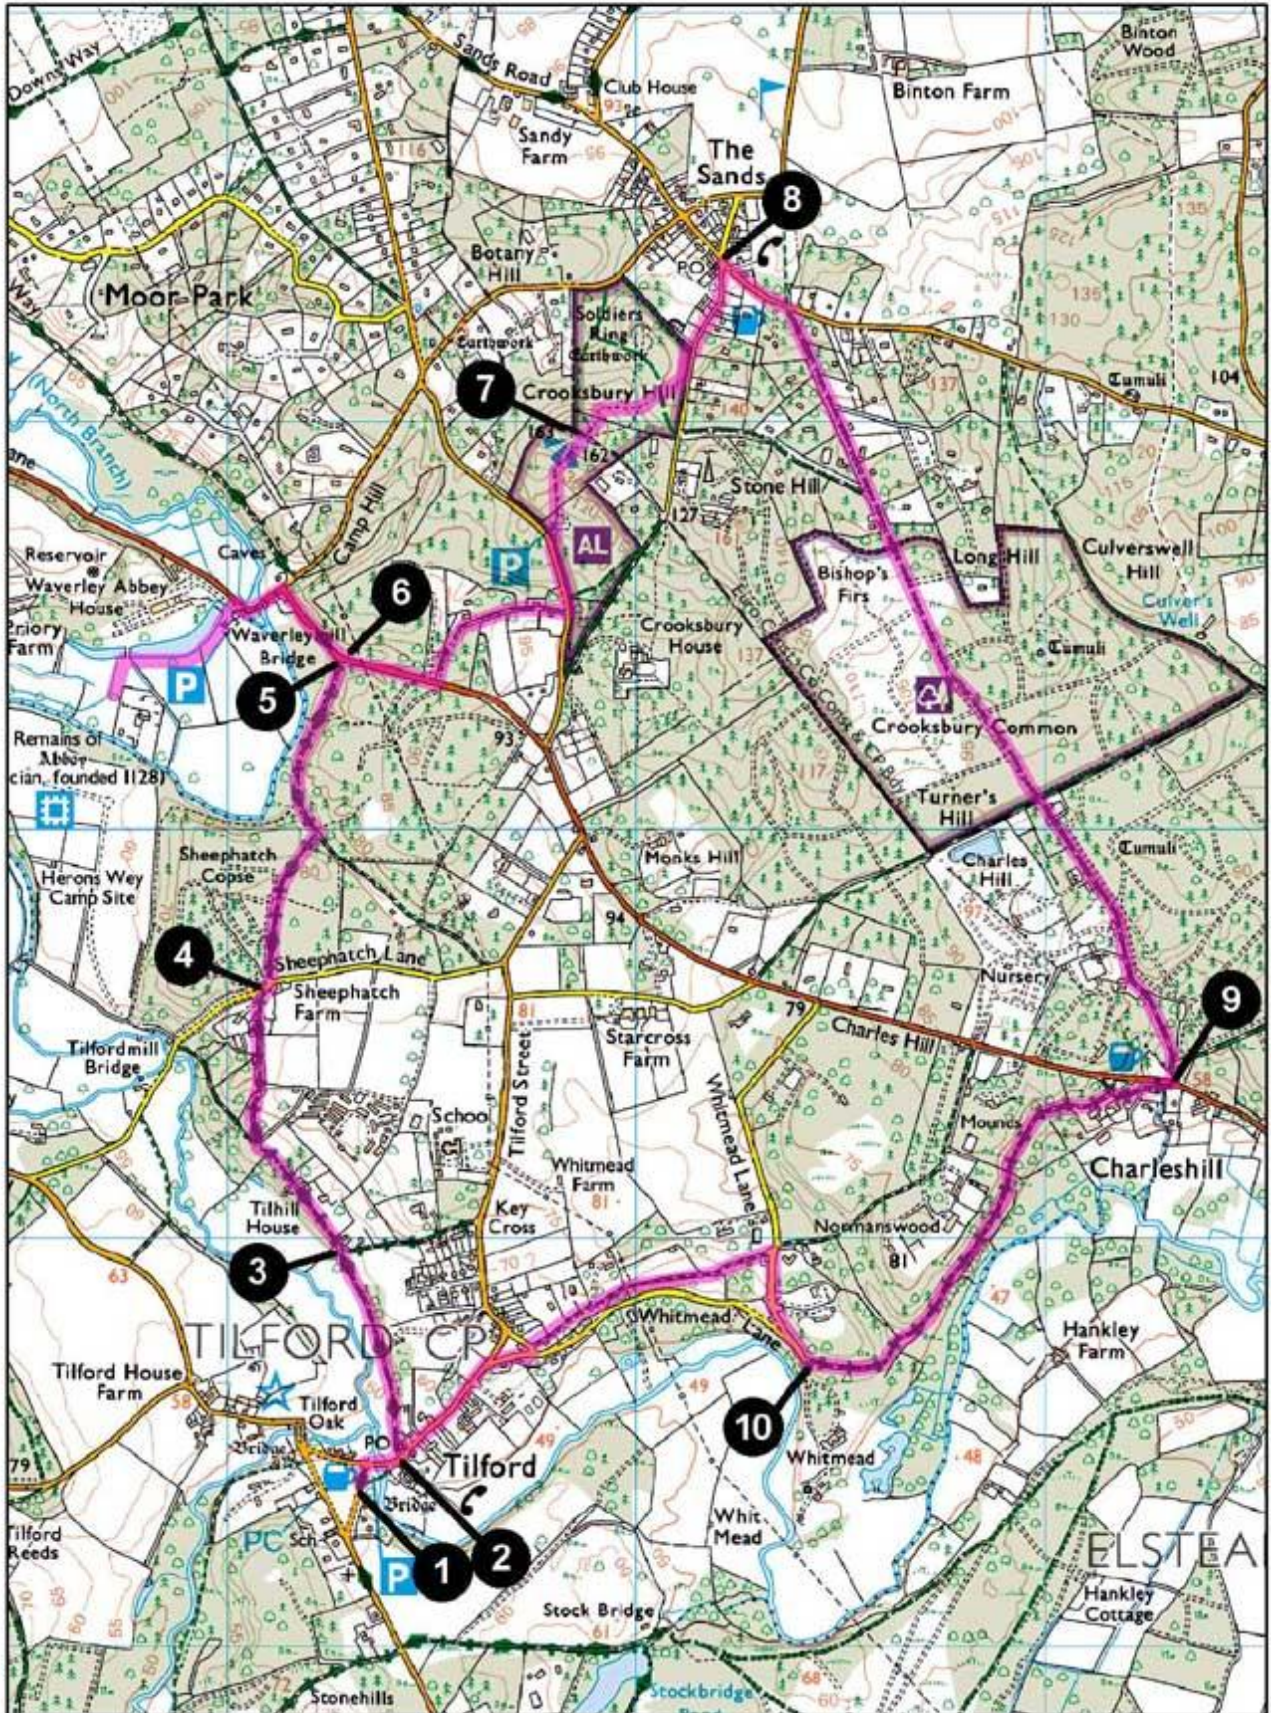

Medieval Waverley

750

Metres

KEY

B = bus stop

© Crown Copyright,
Surrey County Council
Licence No: LA076872
2005